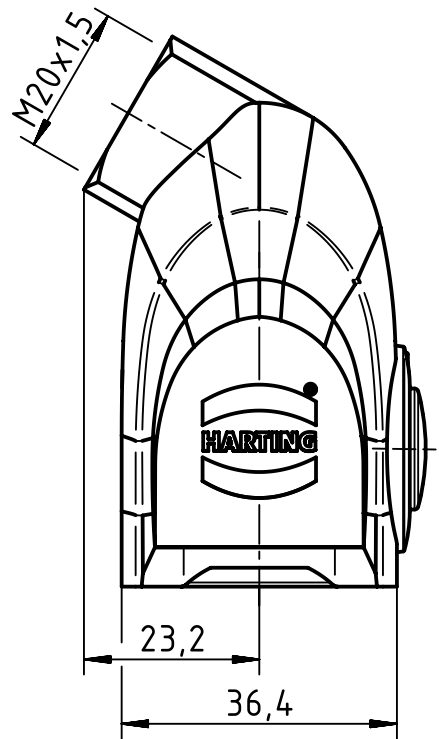

1 2 3 4 5 6

A

B

C

D

 All Dimensions in mm Original Size DIN A4	Scale	Free size tol.			Ref.
	1:1				Sub.
 All rights reserved Department EL PD - DE	Created by	Inspected by	Standardisation	Date	State
	RULLKOETTER	RIEPE	RUETERA	2016-11-25	Final Release
HARTING Electric GmbH & Co. KG D-32339 Espelkamp	Title				Doc-Key / ECM-Nr. 100226228/UGD/011/D 500000111884
	Han-Yellock 10 hood M20 angled entry				
Type		Number		Rev.	Page
TB		11 20 003 1600		D	1/1