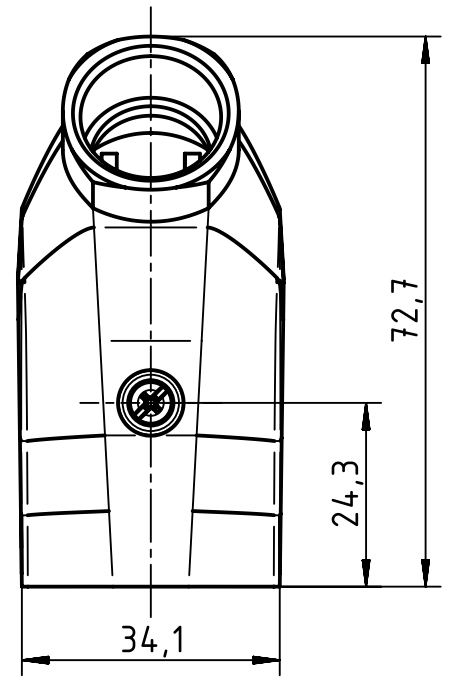

1 2 3 4 5 6

A

B

C

D

 All Dimensions in mm Original Size DIN A4	Scale	Free size tol.			Ref.
	1:1				Sub.
 All rights reserved Department EL PD - DE	Created by	Inspected by	Standardisation	Date	State
	RULLKOETTER	RIEPE	RUETERA	2016-11-25	Final Release
HARTING Electric GmbH & Co. KG D-32339 Espelkamp	Title				Doc-Key / ECM-Nr. 100226228/UGD/011/D 500000111884
	Han-Yellock 10 hood M20 angled entry				
Type		Number		Rev.	Page
TB		11 20 003 1600		D	1/1